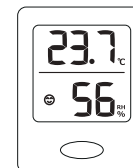

WARRANTY

Duux provides a 1-year limited warranty on this product against manufacturing defects in materials and workmanship.

Warranty service can only be performed by an authorized reseller. The original dated sales receipt must be presented upon request, as proof of purchase to the reseller.

1. Damage caused by accident, unreasonable use or neglect (including the lack of reasonable and necessary maintenance);
2. Damage occurred during shipment (claims must be presented to the carrier);
3. Damage to or deterioration of any accessory or decorative surface;
4. Damage resulting from failing to follow the instructions in this user manual.

To receive warranty service, the purchaser must contact the Duux reseller for problem determination and service procedure.

duux®

Designed in The Netherlands by Duux International BV. Made in P.R.C. Duux International BV, P.O. Box 145, 5400 AC, Uden, The Netherlands, www.duux.com

Specifications are subject to modification without notice.

duux®
Hygro+Thermometer