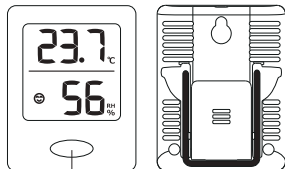

WAARSCHUWINGEN

- Reinig geen enkel deel van het product met benzeen, thinner of andere oplosmiddelchemicalien. Reinig deze indien nodig met een zachte of vochtige doek.
- Dompel het product nooit onder in water. Dit zal het product beschadigen.
- Stel het product niet bloot aan extreme krachten, schokken of grote schommelingen in temperatuur of vochtigheid.
- Het apparaat niet openen en/of reparaties proberen uit te voeren door niemand anders dan een gekwalificeerd elektricien.
- Controleer zorgvuldig het batterijtype voordat u deze vervangt. Niet-ondersteunde batterijen kunnen het apparaat beschadigen.
- Gebruik geen alkaline, standaard- of oplaadbare batterijen in dit product.
- Verwijder de batterijen wanneer u dit product voor langere tijd opbergt.
- Gooi dit product niet weg als ongesorteerd huishoudelijk afval. Gelieve gescheiden in te zamelen als elektronisch/chemisch afval.

GEFELICITEERD!

OVERZICHT