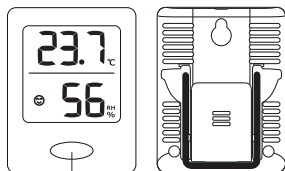

PRECAUTIONS

- Do not clean any part of the product with benzene, thinner or other solvent chemicals. If necessary, clean it with a soft or damp cloth.
- Never immerse the product in water. This will damage the product.
- Do not subject the product to extreme force, shock or fluctuations in temperature or humidity.
- Do not open the device and/or try to perform repairs by anyone other than a qualified electrician.
- Please carefully check the battery type before replacing. Unsupported batteries may damage the device.
- Do not use alkaline, standard or rechargeable batteries in this product.
- Remove batteries when storing this product for a long period of time.
- Do not dispose this product as unsorted municipal waste. Please separately collect as electronic/chemical waste.

CONGRATULATIONS!

OVERVIEW